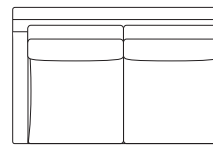

MD-505-2PR/2PL-H
W1366・D900・H960 (SH400)・AH600
(図はMD-505-2PR-H右肘)

MD-505-CLR/CLL-H
W733・D1500・H960 (SH400)・AH600
(図はMD-505-CLL-H左肘)

MD-505-3P-L
W2100・D900・H850 (SH400)・AH600

MD-505-3PR/3PL-L
W2000・D900・H850 (SH400)・AH600
(図はMD-505-3PR-L右肘)