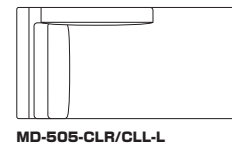

MD-505-CLR/CLL-L
W733・D1500・H850 (SH400)・AH600
(図はMD-505-CLL-L左肘)